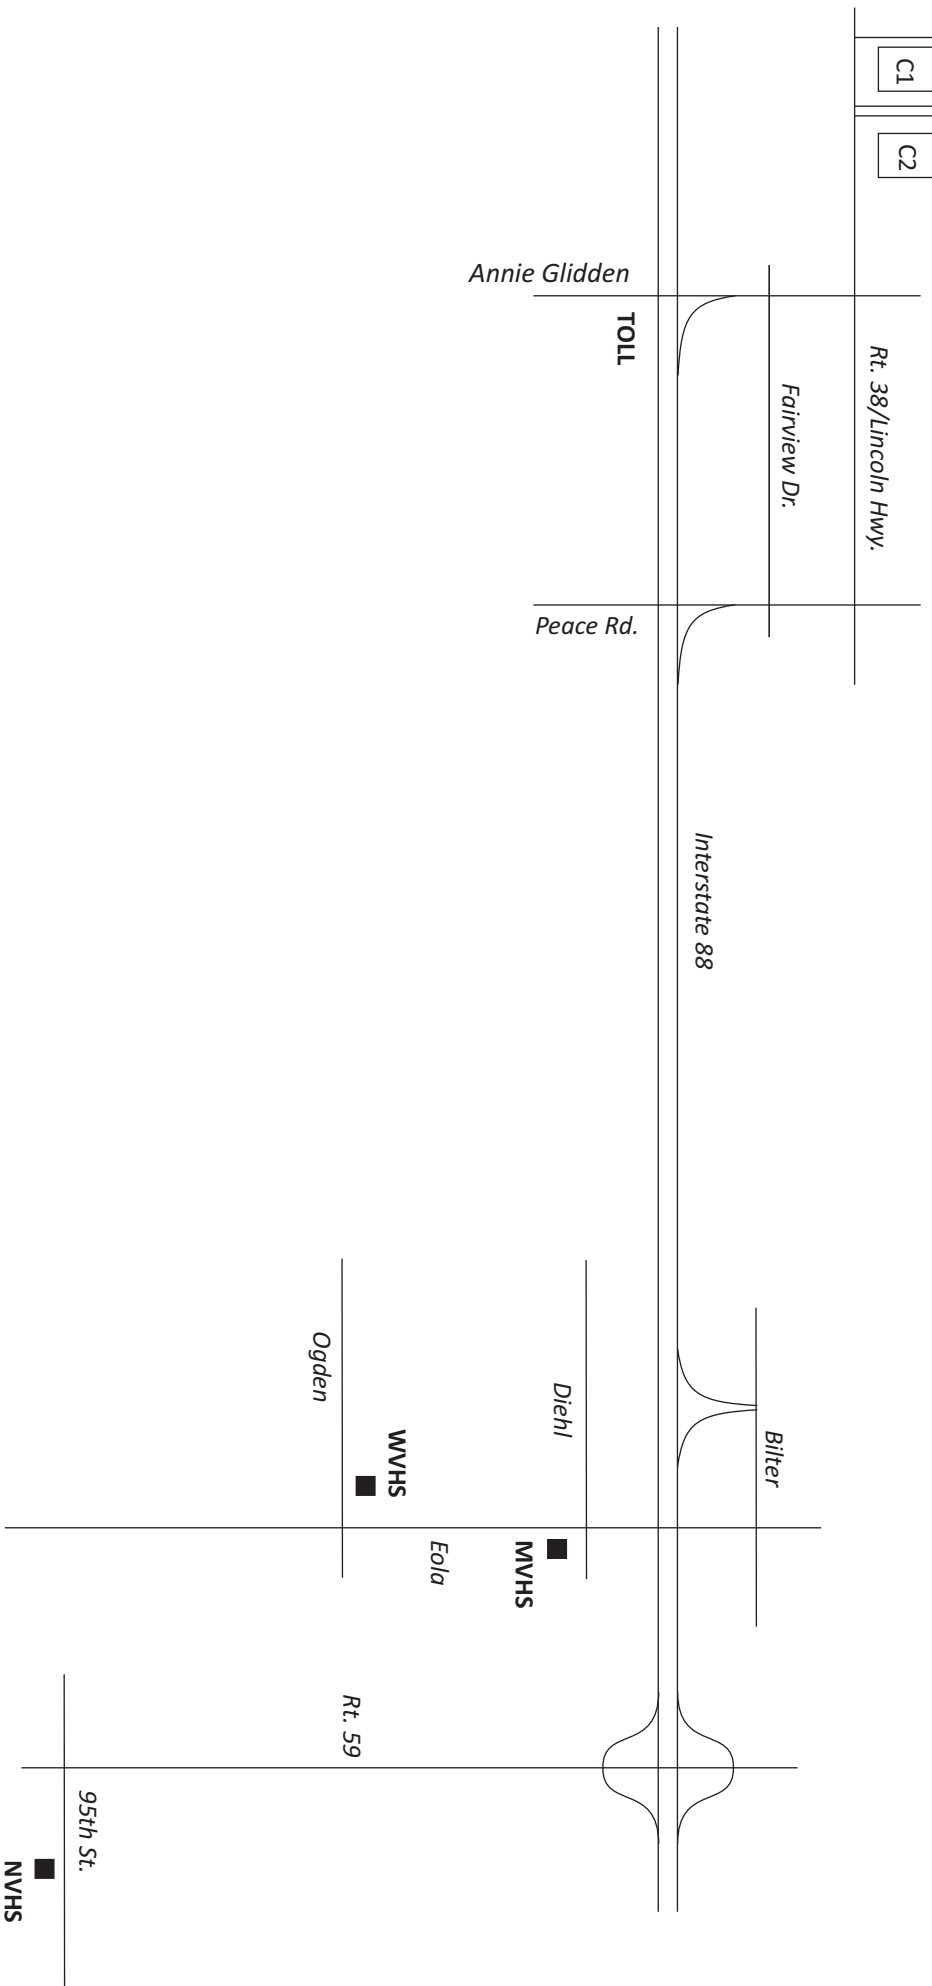

2017

COMMENCEMENT

at 

C3 = Parking C4 = 

C1 & C2 = Parking

 NIU Convocation Center

Times
 Neququa Valley - 10:00 a.m.
 Waubonsie Valley - 2:00 p.m.
 Metea Valley - 6:00 p.m.

Graduates must report one hour in advance

Distances
 Metea Valley to NIU = 34.3 miles
 Waubonsie Valley to NIU = 37.1 miles
 Neququa Valley to NIU = 41.8 miles

* Map is not to scale in order to accommodate all locations